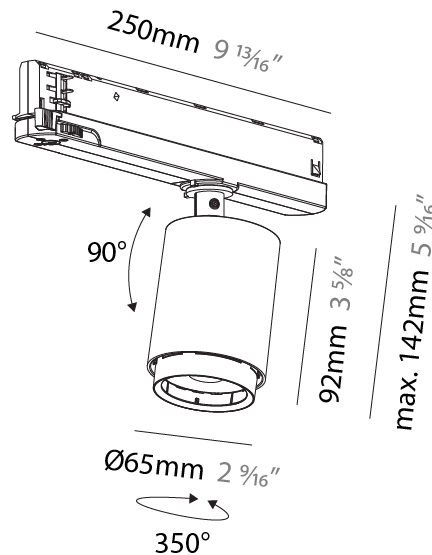

GENERAL

Series: Centriq
Subseries: Centriq In Flex
Brand: Prolicht
Division: Architectural
Mounting Type: Track
Subcategory: Spots

PHYSICAL

Shape: Cylinder
Diameter (mm): 65
Diameter (in): 2 ⁹/₁₆
Length (mm): 250
Length (in): 9 ¹³/₁₆
Height (mm): 142
Height (in): 5 ⁹/₁₆
Light Distribution: Adjustable / Direct
Weight (kg): 0.62

Fixture Finish: SSR / BKV / CWI / CRY / HAB / UFT / ITA / RUA / FTG / MYG / LOD / PUS / FRO / FUP / KIA / POP / BLS / SPG / MEY / GOH / GUM / CHC / COM / ABZ / JAG / OBR / MOS / ROR

Holder Finish: WHI / BLK

Accent Finish: SSR / BKV / CWI / CRY / HAB / LAG / UFT / ITA / RUA / RUR / MIC / FTG / MYG / TWT / LOD / PUS / FRO / FUP / KIA / POP / BLS / SPG / MEY / GOH / GUM / CHC / COM / ABZ / JAG

Fixture Material: Aluminum

ELECTRICAL

Lamp Type: LED (Zhaga Standard)
Input Wattage (W): 20
Total Output Wattage (W): 18.1
Dimming: Non-Dimmable / 0-10V Dimming
Driver Included: Yes
Driver Location: Integrated
Driver Type: Constant Current - 120Vac
Driver Class: Class 2
Input Voltage (V): 120

LED

Number of LEDs: 1
Color Temperature (°K): 2700 / 3000 / 3500 / 4000
Max. Delivered Lumen (lm): 1207 / 1300 / 1376 / 1380
Nominal Lumen (lm): 1672 / 1800 / 1905 / 1910
CRI: >90 CRI
Lamp Life (hrs): 50000

OPTICAL

Reflector°: Adjustable 14 - 44
Adjustability: Rotational 360°; Tilt 90° (±45°)

RATINGS AND CERTIFICATIONS

Certified By: Certified for North American Standards
IP rating: IP20